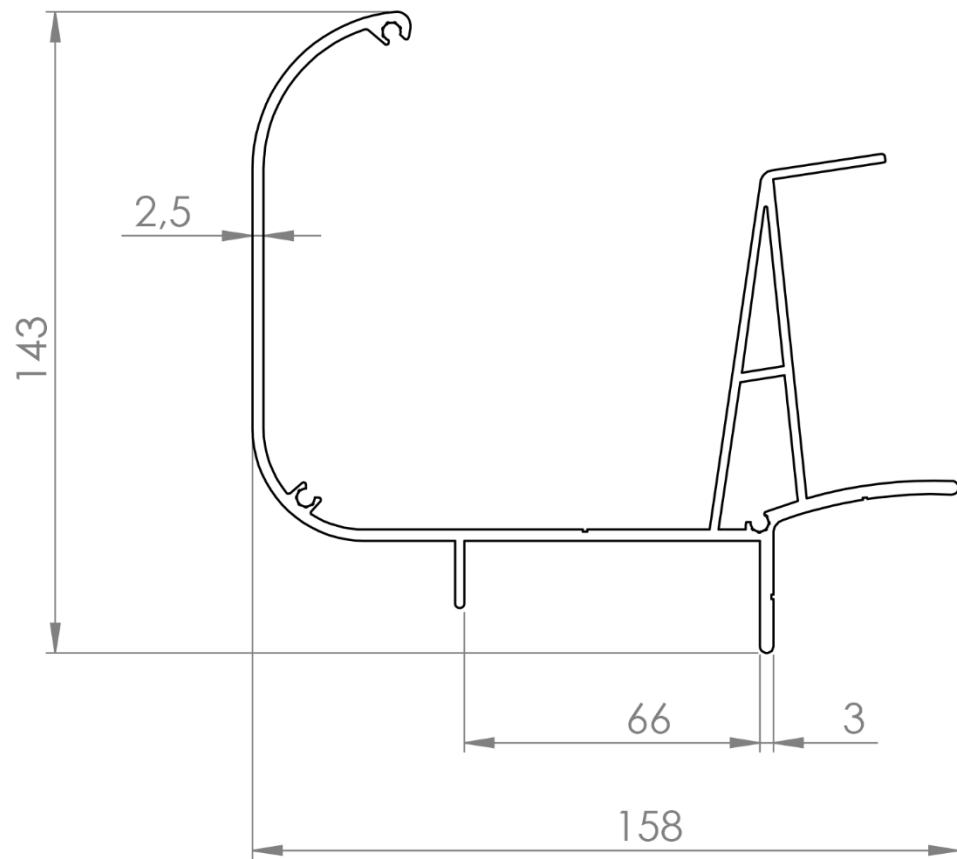

Specifications Deponti Nebbiolo

Colour: RAL7024 Graphite grey
RAL9001 Cream

Dimensions veranda

Width: 4045, 5045, 6045mm
Projection: 2500, 3000, 3500mm

Thickness beams: 2mm
Aluminium cover strip with clicking system
Thickness gutter pin: 4mm
Thickness gutter frame: 2mm
Posts: 65 x 65 x 2500mm excluding base plates

Delivery includes:

Frame fixing screws wall profile
Coloured stainless steel screws + bit
Coloured sealant
Side cover wall profile
Side cover gutter profile
Sealing rubber and wall profile rubber

Roofing

16mm polycarbonate Opal or Clear

Subject: Technical drawings
Nebbiolo overview

Date: May 2023

DEPONTI

DEPONTI

Subject: Technical drawings
Nebbiolo parts

Date: May 2023