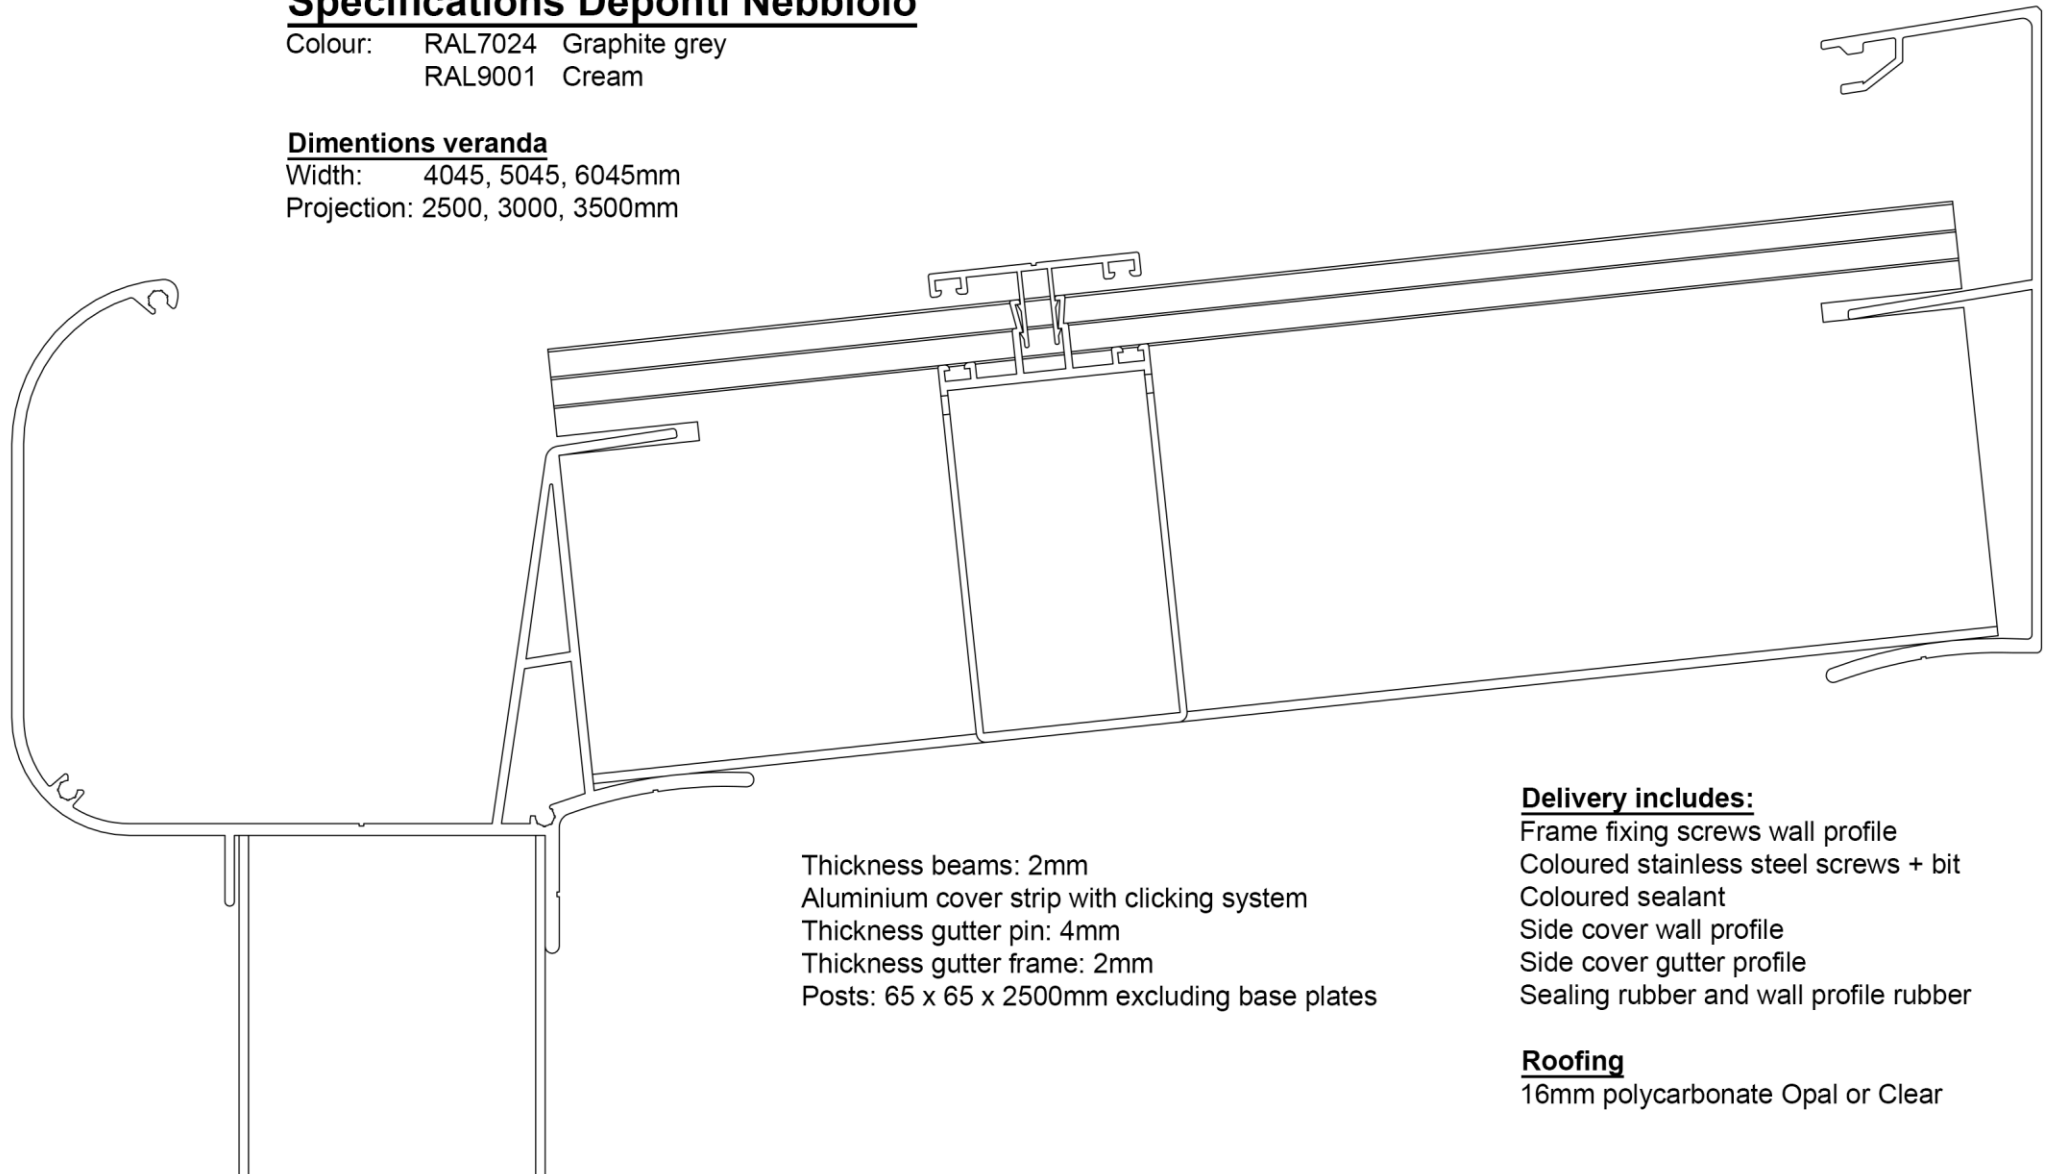

Specifications Deponti Nebbiolo

Colour: RAL7024 Graphite grey
RAL9001 Cream

Dimensions veranda

Width: 4045, 5045, 6045mm
Projection: 2500, 3000, 3500mm

Thickness beams: 2mm
Aluminium cover strip with clicking system
Thickness gutter pin: 4mm
Thickness gutter frame: 2mm
Posts: 65 x 65 x 2500mm excluding base plates

Delivery includes:

Frame fixing screws wall profile
Coloured stainless steel screws + bit
Coloured sealant
Side cover wall profile
Side cover gutter profile
Sealing rubber and wall profile rubber

Roofing

16mm polycarbonate Opal or Clear

Subject: Technical drawings
Nebbiolo overview

Date: May 2023

DEPONTI

DEPONTI

Subject: Technical drawings
Nebbiolo parts

Date: May 2023