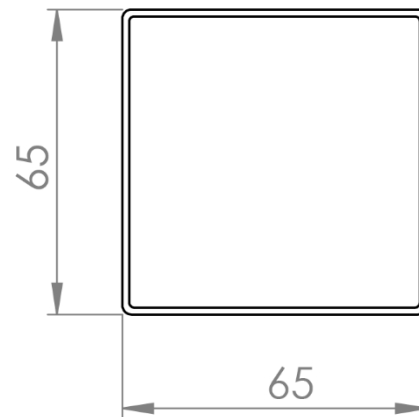

Specifications Deponti Nebbiolo

Colour: RAL7024 Graphite grey
RAL9001 Cream

Dimensions veranda

Width: 4045, 5045, 6045mm
Projection: 2500, 3000, 3500mm

Thickness beams: 2mm
Aluminium cover strip with clicking system
Thickness gutter pin: 4mm
Thickness gutter frame: 2mm
Posts: 65 x 65 x 2500mm excluding base plates

16mm polycarbonate Opal or Clear

Subject: Technical drawings
Nebbiolo overview

Date: May 2023

DEPONTI

DEPONTI

Subject: Technical drawings
Nebbiolo parts

Date: May 2023