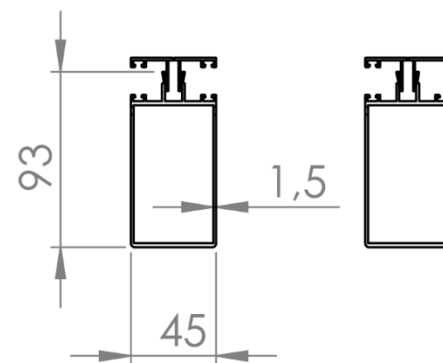

Specifications Deponti Nebbiolo

Colour: RAL7024 Graphite grey
RAL9001 Cream

Dimensions veranda

Width: 4045, 5045, 6045mm
Projection: 2500, 3000, 3500mm

Thickness beams: 2mm
Aluminium cover strip with clicking system
Thickness gutter pin: 4mm
Thickness gutter frame: 2mm
Posts: 65 x 65 x 2500mm excluding base plates

16mm polycarbonate Opal or Clear

Subject: Technical drawings
Nebbiolo overview

Date: May 2023

DEPONTI

DEPONTI

Subject: Technical drawings
Nebbiolo parts

Date: May 2023