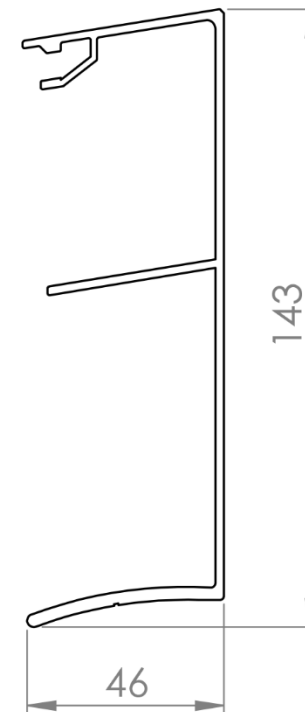

Specifications Deponti Nebbiolo

Colour: RAL7024 Graphite grey
RAL9001 Cream

Dimensions veranda

Width: 4045, 5045, 6045mm
Projection: 2500, 3000, 3500mm

Thickness beams: 2mm
Aluminium cover strip with clicking system
Thickness gutter pin: 4mm
Thickness gutter frame: 2mm
Posts: 65 x 65 x 2500mm excluding base plates

Delivery includes:

Frame fixing screws wall profile
Coloured stainless steel screws + bit
Coloured sealant
Side cover wall profile
Side cover gutter profile
Sealing rubber and wall profile rubber

Roofing

16mm polycarbonate Opal or Clear

Subject: Technical drawings
Nebbiolo overview

Date: May 2023

DEPONTI

DEPONTI

Subject: Technical drawings
Nebbiolo parts

Date: May 2023